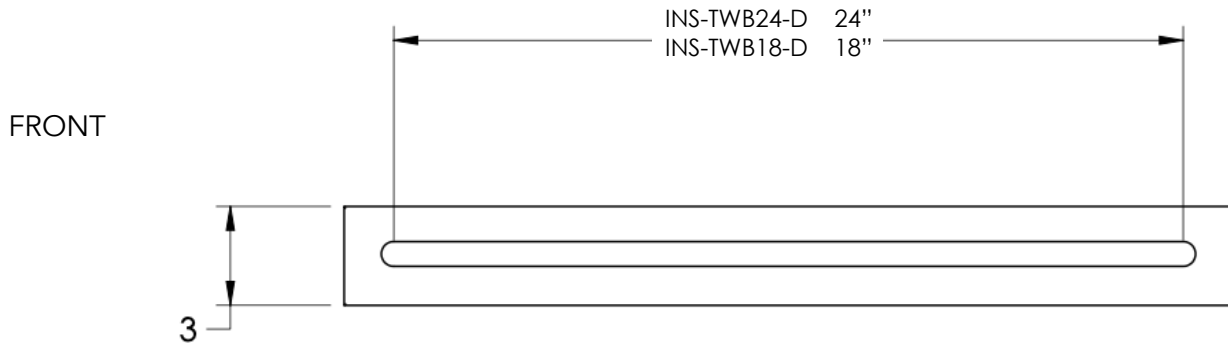

neelnox

LET
THERE
BE **DESIGN.**

FEATURES

- Premium 304 Grade Stainless Steel
- Solid Mount Construction
- Concealed Installation Hardware
- State of the art wall anchors included for installation on Dry wall or Tile

COLLECTION INSPIRE

TOWEL BAR

Model	Product	Finishes Available
INS-TWB24-D	24" Towel Bar	Multiple finishes available. Over 23 finishes to choose from.
INS-TWB18-D	18" Towel Bar	

FINISHES			
Polished (-P)	Antique Copper (-ACOP)	Polished Gold (-PGLD)	
Brushed (-B)	Polished Brass (-PBRS)	Brushed Copper (-BCOP)	
Brushed Gold (-BGLD)	Matte White (-WHT)	Brushed Rose Gold (-BRGD)	
Matte Black (-BLK)	Brushed Modern Bronze (-BMBRZ)	Brushed Black (-BRBLK)	
Oil Rubbed Bronze (-ORB)	Glossy White (-GWHT)	Polished Black (-PBLK)	
Brushed Brass (-BBRS)	Polished Rose Gold (-PRGD)	Antique Nickel (-ANKL)	
Brushed Bronze (-BBRZ)	Unlacquered Brass (-UBRS)	Black Nickel (-NKBL)	
Antique Brass (-ABRS)	Polished Nickel (-PNKL)		

Dimensions in inches

NOTE: Dimensions subject to change without notice.