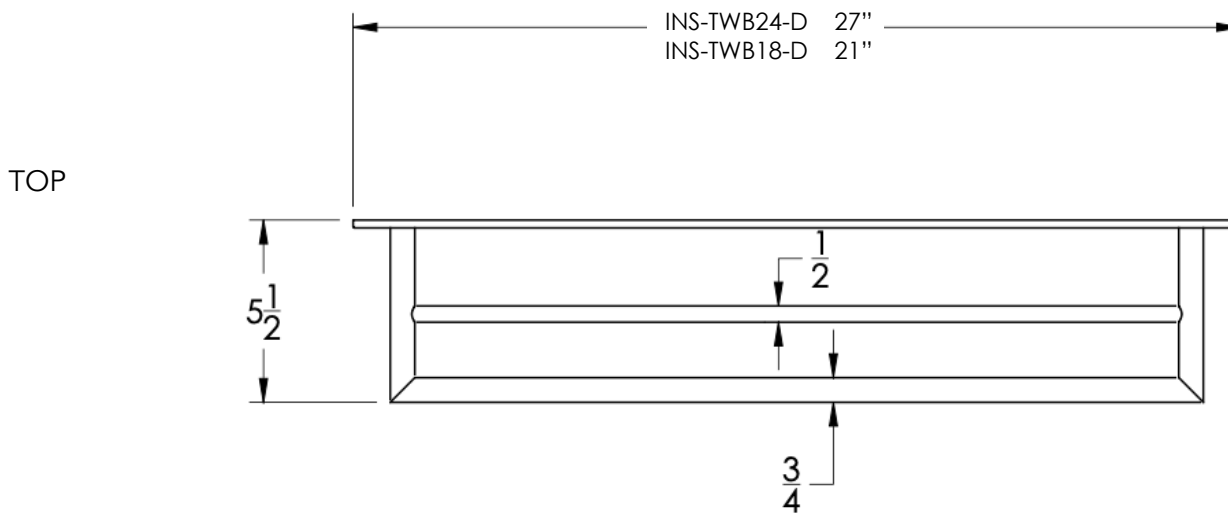

neelnox

LET
THERE
BE **DESIGN.**

FEATURES

- Premium 304 Grade Stainless Steel
- Solid Mount Construction
- Concealed Installation Hardware
- State of the art wall anchors included for installation on Dry wall or Tile

COLLECTION INSPIRE

TOWEL BAR

Model	Product	Finishes Available
INS-TWB24-D	24" Towel Bar	Multiple finishes available. Over 23 finishes to choose from.
INS-TWB18-D	18" Towel Bar	

FINISHES			
Polished (-P)	Antique Copper (-ACOP)	Polished Gold (-PGLD)	
Brushed (-B)	Polished Brass (-PBRS)	Brushed Copper (-BCOP)	
Brushed Gold (-BGLD)	Matte White (-WHT)	Brushed Rose Gold (-BRGD)	
Matte Black (-BLK)	Brushed Modern Bronze (-BMBRZ)	Brushed Black (-BRBLK)	
Oil Rubbed Bronze (-ORB)	Glossy White (-GWHT)	Polished Black (-PBLK)	
Brushed Brass (-BBRS)	Polished Rose Gold (-PRGD)	Antique Nickel (-ANKL)	
Brushed Bronze (-BBRZ)	Unlacquered Brass (-UBRS)	Black Nickel (-NKBL)	
Antique Brass (-ABRS)	Polished Nickel (-PNKL)		

Dimensions in inches

NOTE: Dimensions subject to change without notice.