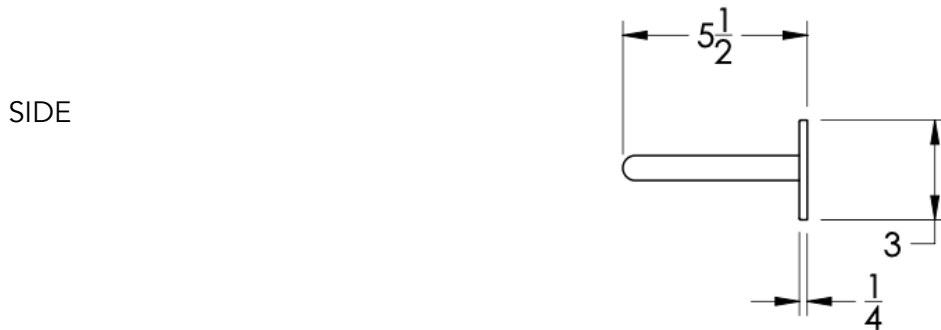

Dimensions in inches

NOTE: Dimensions subject to change without notice.