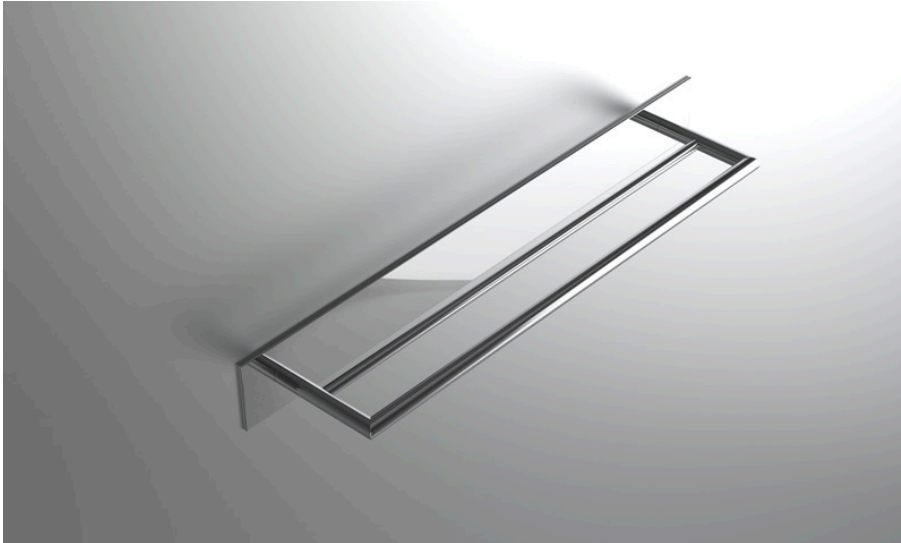

neelnox

LET
THERE
BE **DESIGN.**

FEATURES

- Premium 304 Grade Stainless Steel
- Solid Mount Construction
- Concealed Installation Hardware
- State of the art wall anchors included for installation on Dry wall or Tile

COLLECTION INSPIRE

TOWEL BAR

Model	Product	Finishes Available
INS-TWB24-D	24" Towel Bar	Multiple finishes available. Over 23 finishes to choose from.
INS-TWB18-D	18" Towel Bar	

FINISHES			
Polished (-P)	Antique Copper (-ACOP)	Polished Gold (-PGLD)	
Brushed (-B)	Polished Brass (-PBRS)	Brushed Copper (-BCOP)	
Brushed Gold (-BGLD)	Matte White (-WHT)	Brushed Rose Gold (-BRGD)	
Matte Black (-BLK)	Brushed Modern Bronze (-BMBRZ)	Brushed Black (-BRBLK)	
Oil Rubbed Bronze (-ORB)	Glossy White (-GWHT)	Polished Black (-PBLK)	
Brushed Brass (-BBRS)	Polished Rose Gold (-PRGD)	Antique Nickel (-ANKL)	
Brushed Bronze (-BBRZ)	Unlacquered Brass (-UBRS)	Black Nickel (-NKBL)	
Antique Brass (-ABRS)	Polished Nickel (-PNKL)		